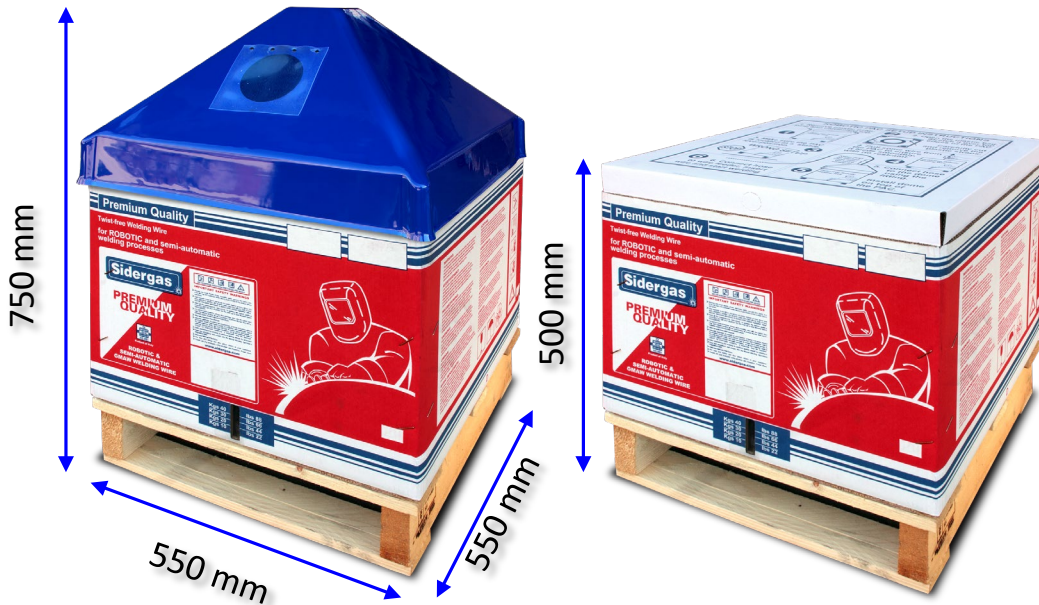

AVAILABLE BULK PACK FORMATS

Sidergas

MIDIPAC 150

Wire Net Content: 150 Kgs

8 pacs to a pallet